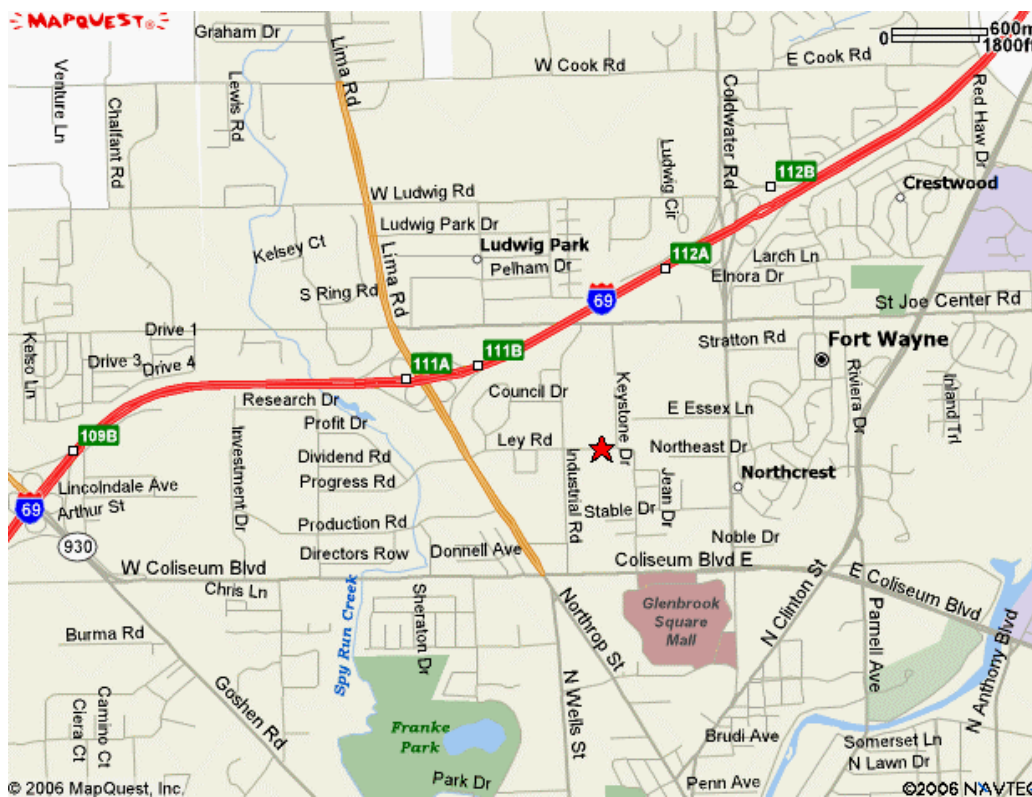

How To Get To The Central Lab
Address: 328 Ley Road, Fort Wayne, IN 46825

Fort Wayne can be easily reached by taking I-69 (North and South), US 30 and 24 (East and West) and US 33 and 27. The Central Lab is on the north side, and near I-69 and US 27. The star in the middle of the map is where the Central Lab is located.

There are 3 exits that you can take to get to the Central Lab off I-69. Those exits are numbers 109, 111, and 112. Lima Road and Northrop Street are also US 27 if you choose to come that way. The Central Lab is near the junction of I-69 and US 27/Lima Road.

If you turn off at Exit 109, go towards Fort Wayne, fade to the left lane and make the turn left onto St. Rd. 30, which is also Coliseum Blvd. The critical stoplight is the first one after you cross US27/Lima Road. Turn left onto Speedway and follow it around to the Central Lab. We're the first blue building on the right. Park in the parking lot in the front of the building.

If you miss East Collins Road – no problem; Just keep going straight until you come to Coliseum (shopping center on left, Border's Books diagonally across the intersection on your left, and the IHOP (International House of Pancakes) is on your right. Turn right onto Coliseum Blvd. You will go past Glenbrook Mall on your left. Go through the first stoplight, and turn right at the next stoplight where the Ford dealer and the Arby's are located. That's Speedway Drive; follow it around to the Central Lab. We're the first blue building on the right. Park your car in the parking lot in the front of the building.